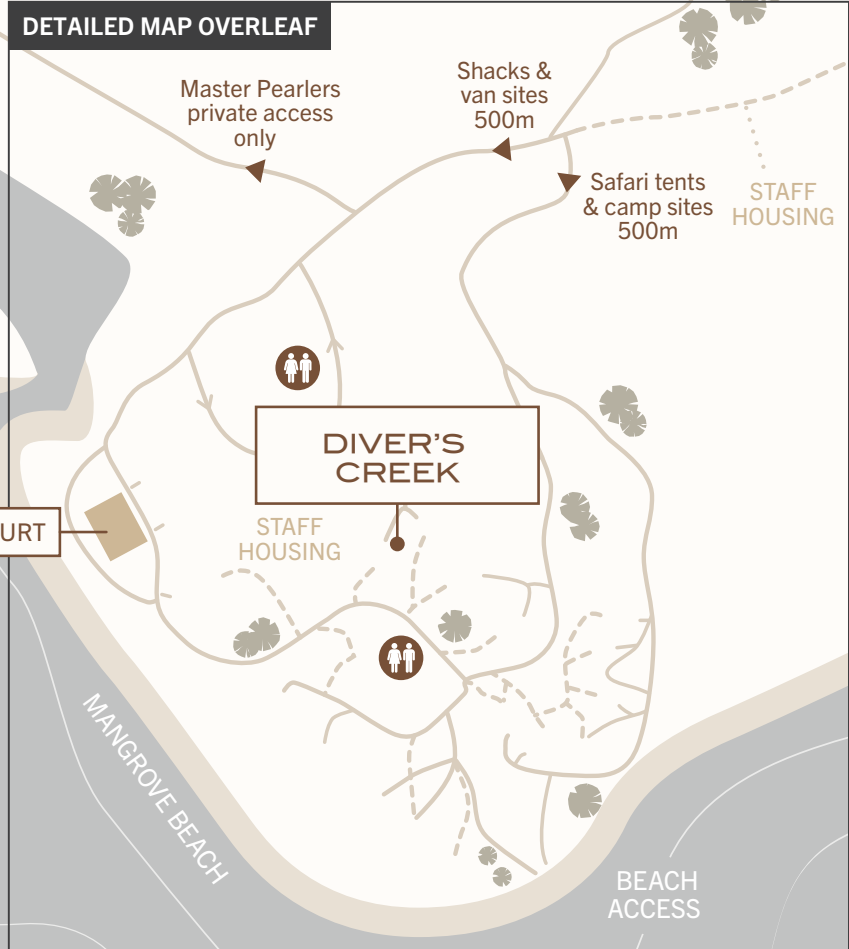

## LEGEND

- Vehicle track
- One way track
- Walking track
- Staff only track
- Parking
- Steep road
- Toilets

## EMERGENCY CONTACTS:

Reception/Restaurant: 9192 4283  
 After hours (24hrs): 9192 4973  
 One Arm Point Health Clinic: 9192 4929  
 Royal Flying Doctor Service: 1800 625 800  
 Police (Lombadina): 9192 4590

DETAILED MAP OVERLEAF

DETAILED MAP OVERLEAF

**PEARLER'S VILLAGE**

**LEGEND**

- Vehicle track
- ➔ One way track
- - - Walking track
- ⋯ Staff only track
- 🗑 Bins
- 🍖 Barbecue
- 🧺 Laundry
- P Parking
- ♿ Disabled Parking
- ⚠ Steep road
- 🚻 Toilets
- ♿ Disabled Toilets

**DIVER'S CREEK**