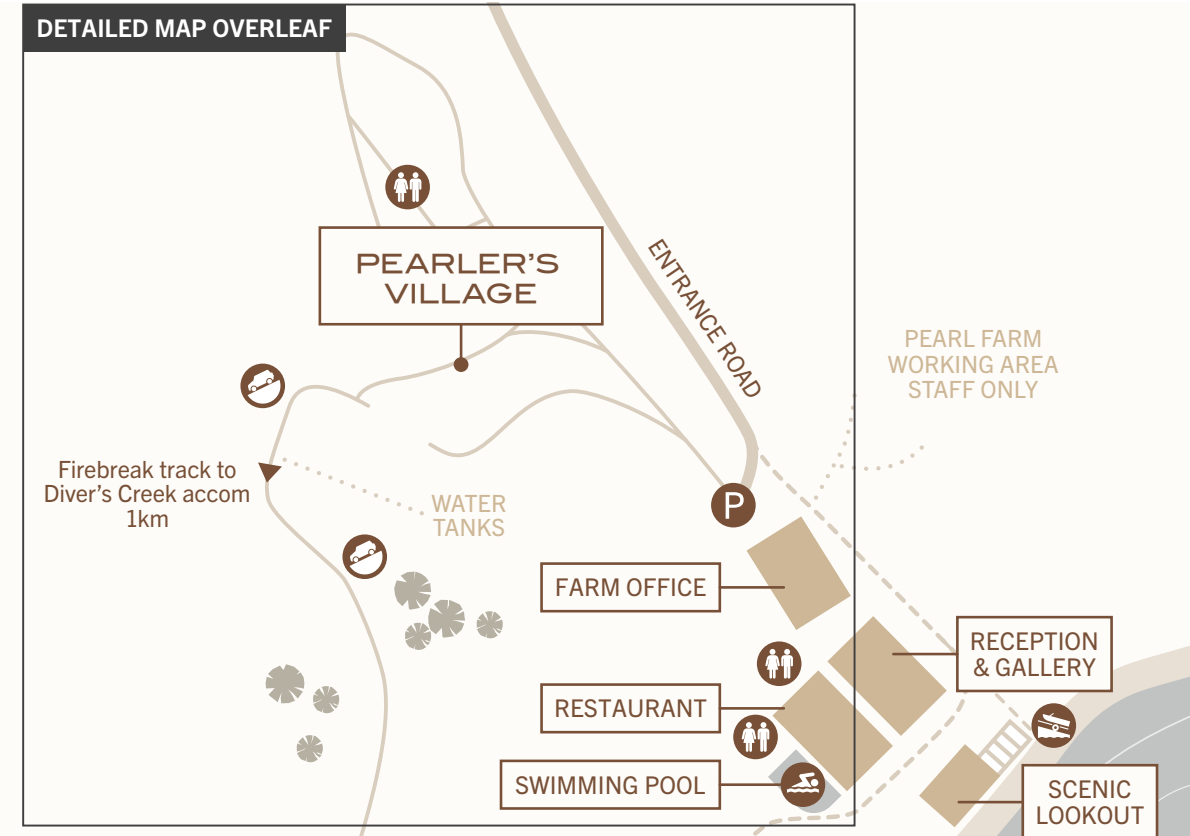

## LEGEND

- Vehicle track
- One way track
- Walking track
- Staff only track
- Parking
- Steep road
- Toilets

## EMERGENCY CONTACTS:

Reception/Restaurant: 9192 4283  
 After hours (24hrs): 9192 4973  
 One Arm Point Health Clinic: 9192 4929  
 Royal Flying Doctor Service: 1800 625 800  
 Police (Lombadina): 9192 4590

DETAILED MAP OVERLEAF

DETAILED MAP OVERLEAF

**PEARLER'S VILLAGE**

**LEGEND**

- Vehicle track
- ➔ One way track
- - - Walking track
- ⋯ Staff only track
- 🗑 Bins
- 🍖 Barbecue
- 🧺 Laundry
- P Parking
- ♿ Disabled Parking
- ⚠ Steep road
- 🚻 Toilets
- ♿ Disabled Toilets

**DIVER'S CREEK**