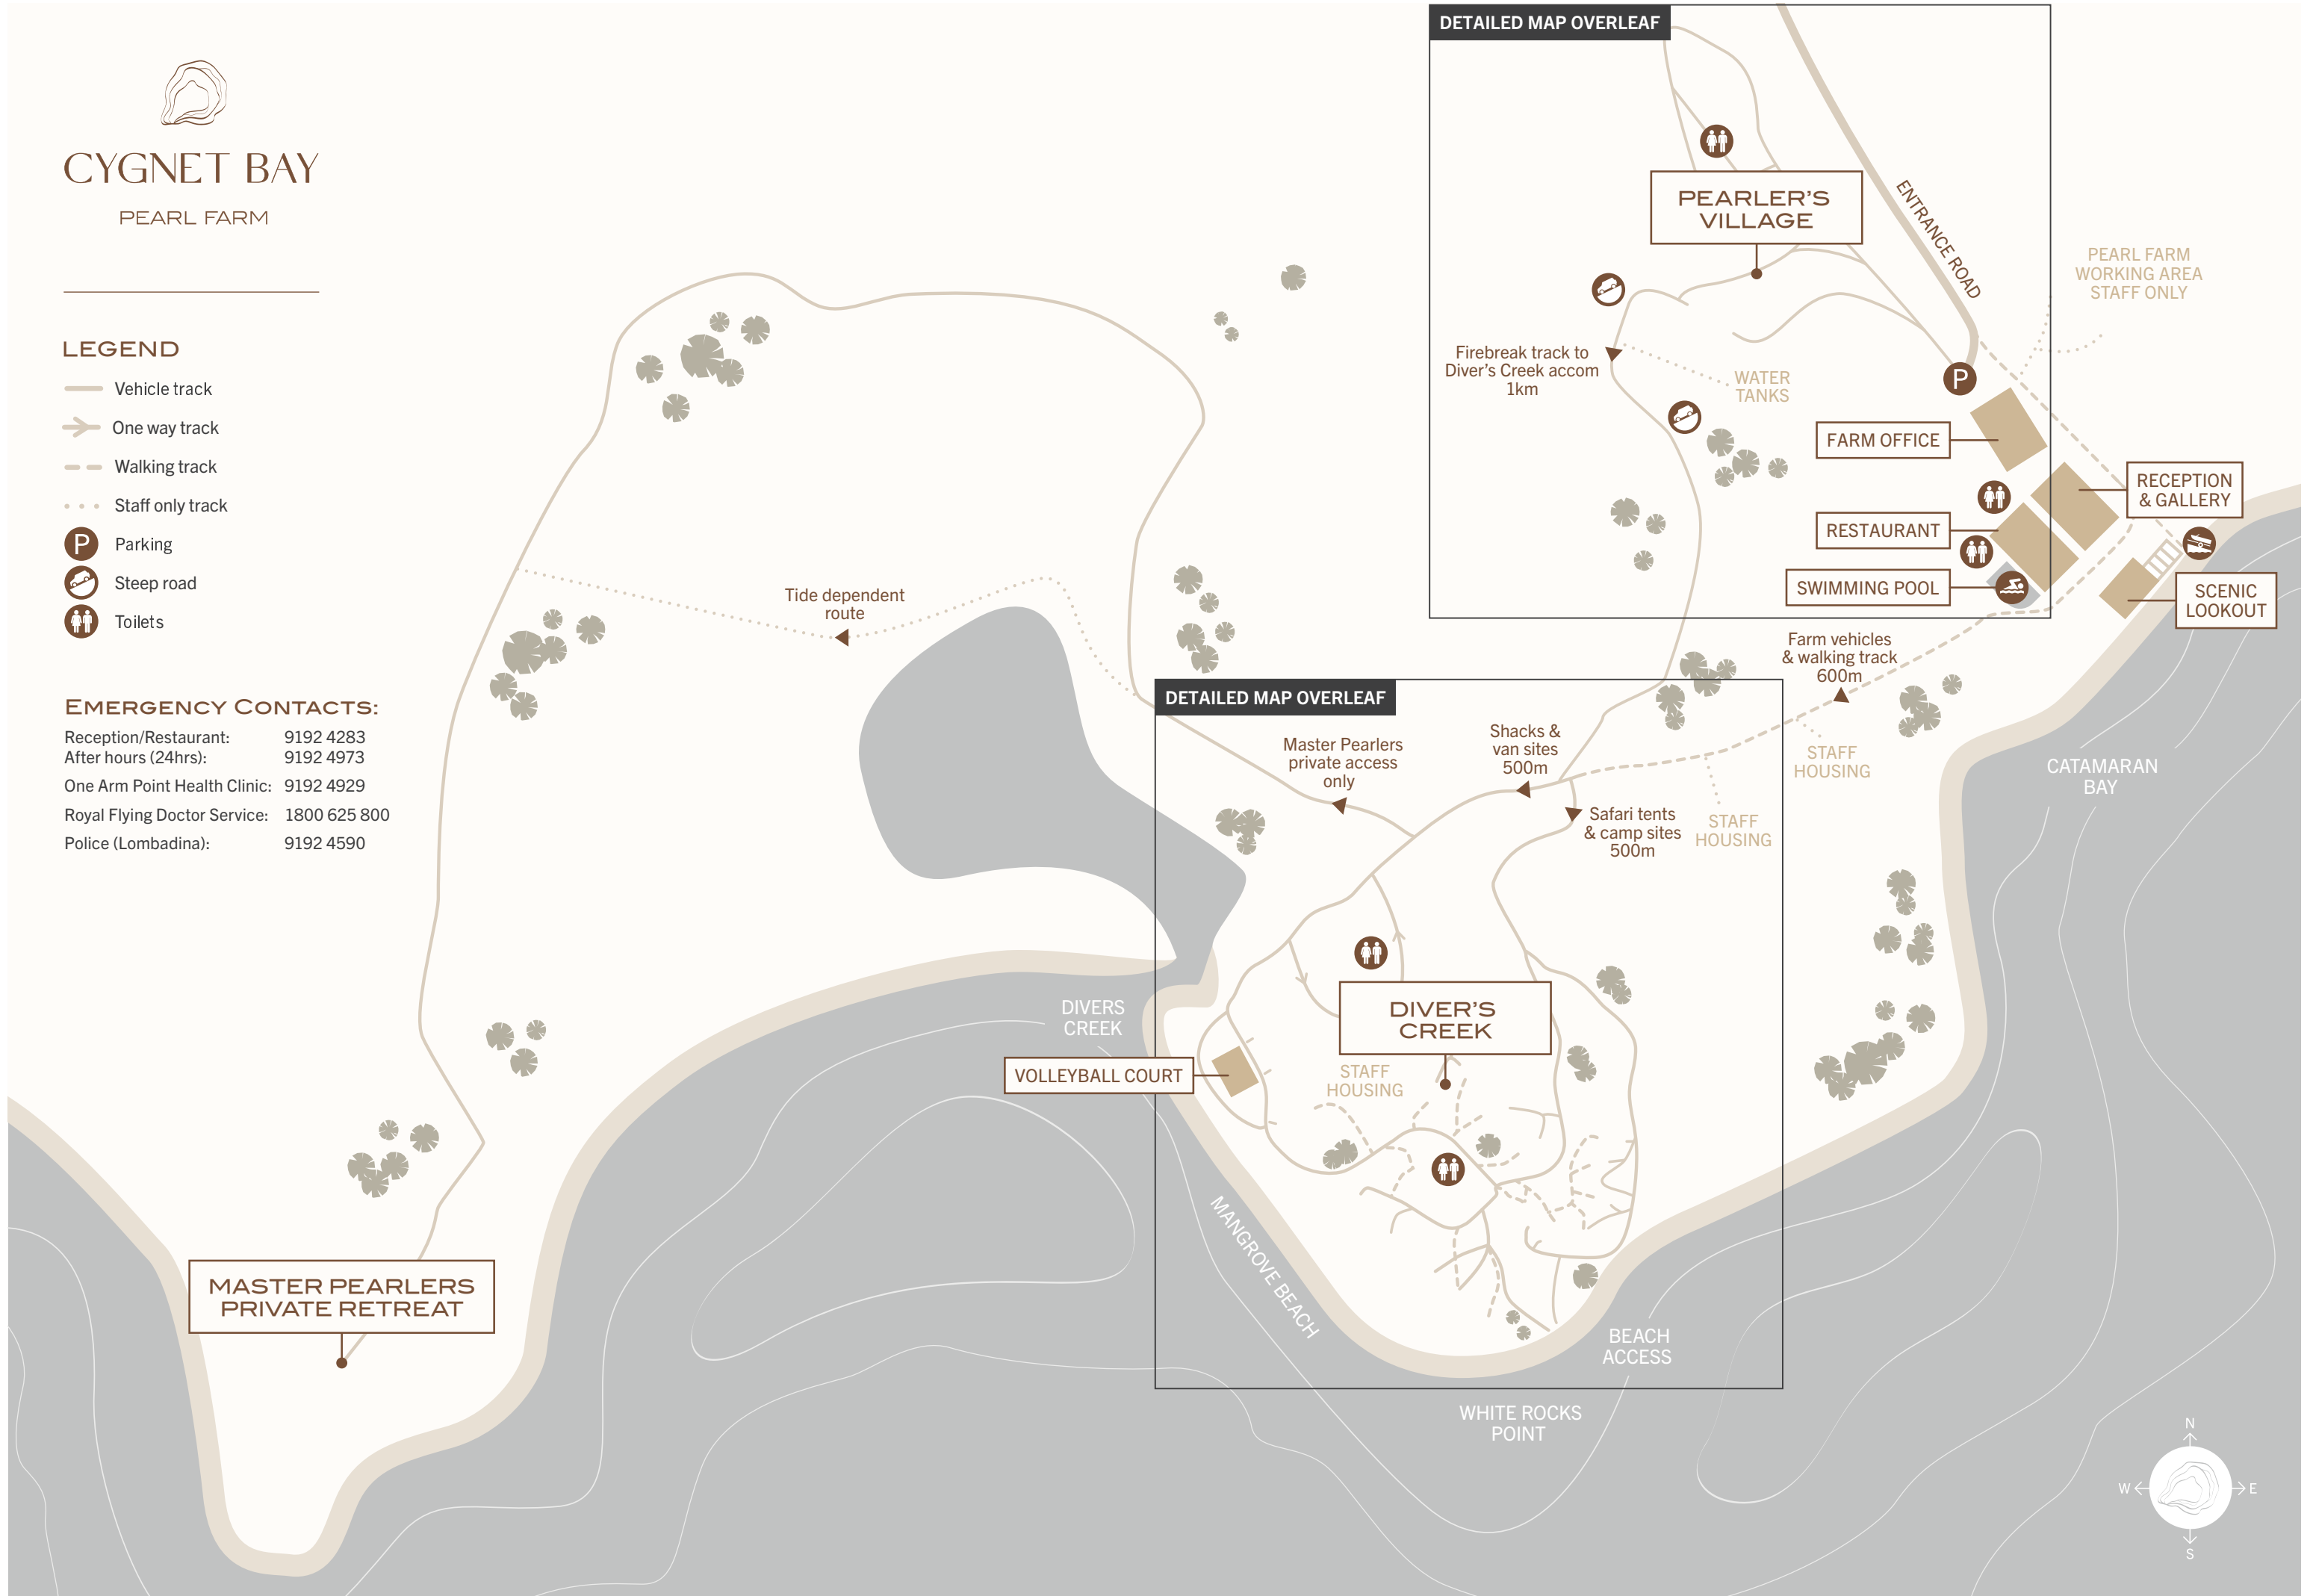

# CYGNET BAY

PEARL FARM

## LEGEND

- Vehicle track
- One way track
- Walking track
- Staff only track
- Parking
- Steep road
- Toilets

DETAILED MAP OVERLEAF

DETAILED MAP OVERLEAF

**PEARLER'S VILLAGE**

**LEGEND**

- Vehicle track
- ➔ One way track
- - - Walking track
- ⋯ Staff only track
- 🗑 Bins
- 🍖 Barbecue
- 🧺 Laundry
- P Parking
- ♿ Disabled Parking
- ⚠ Steep road
- 🚻 Toilets
- ♿ Disabled Toilets

**DIVER'S CREEK**