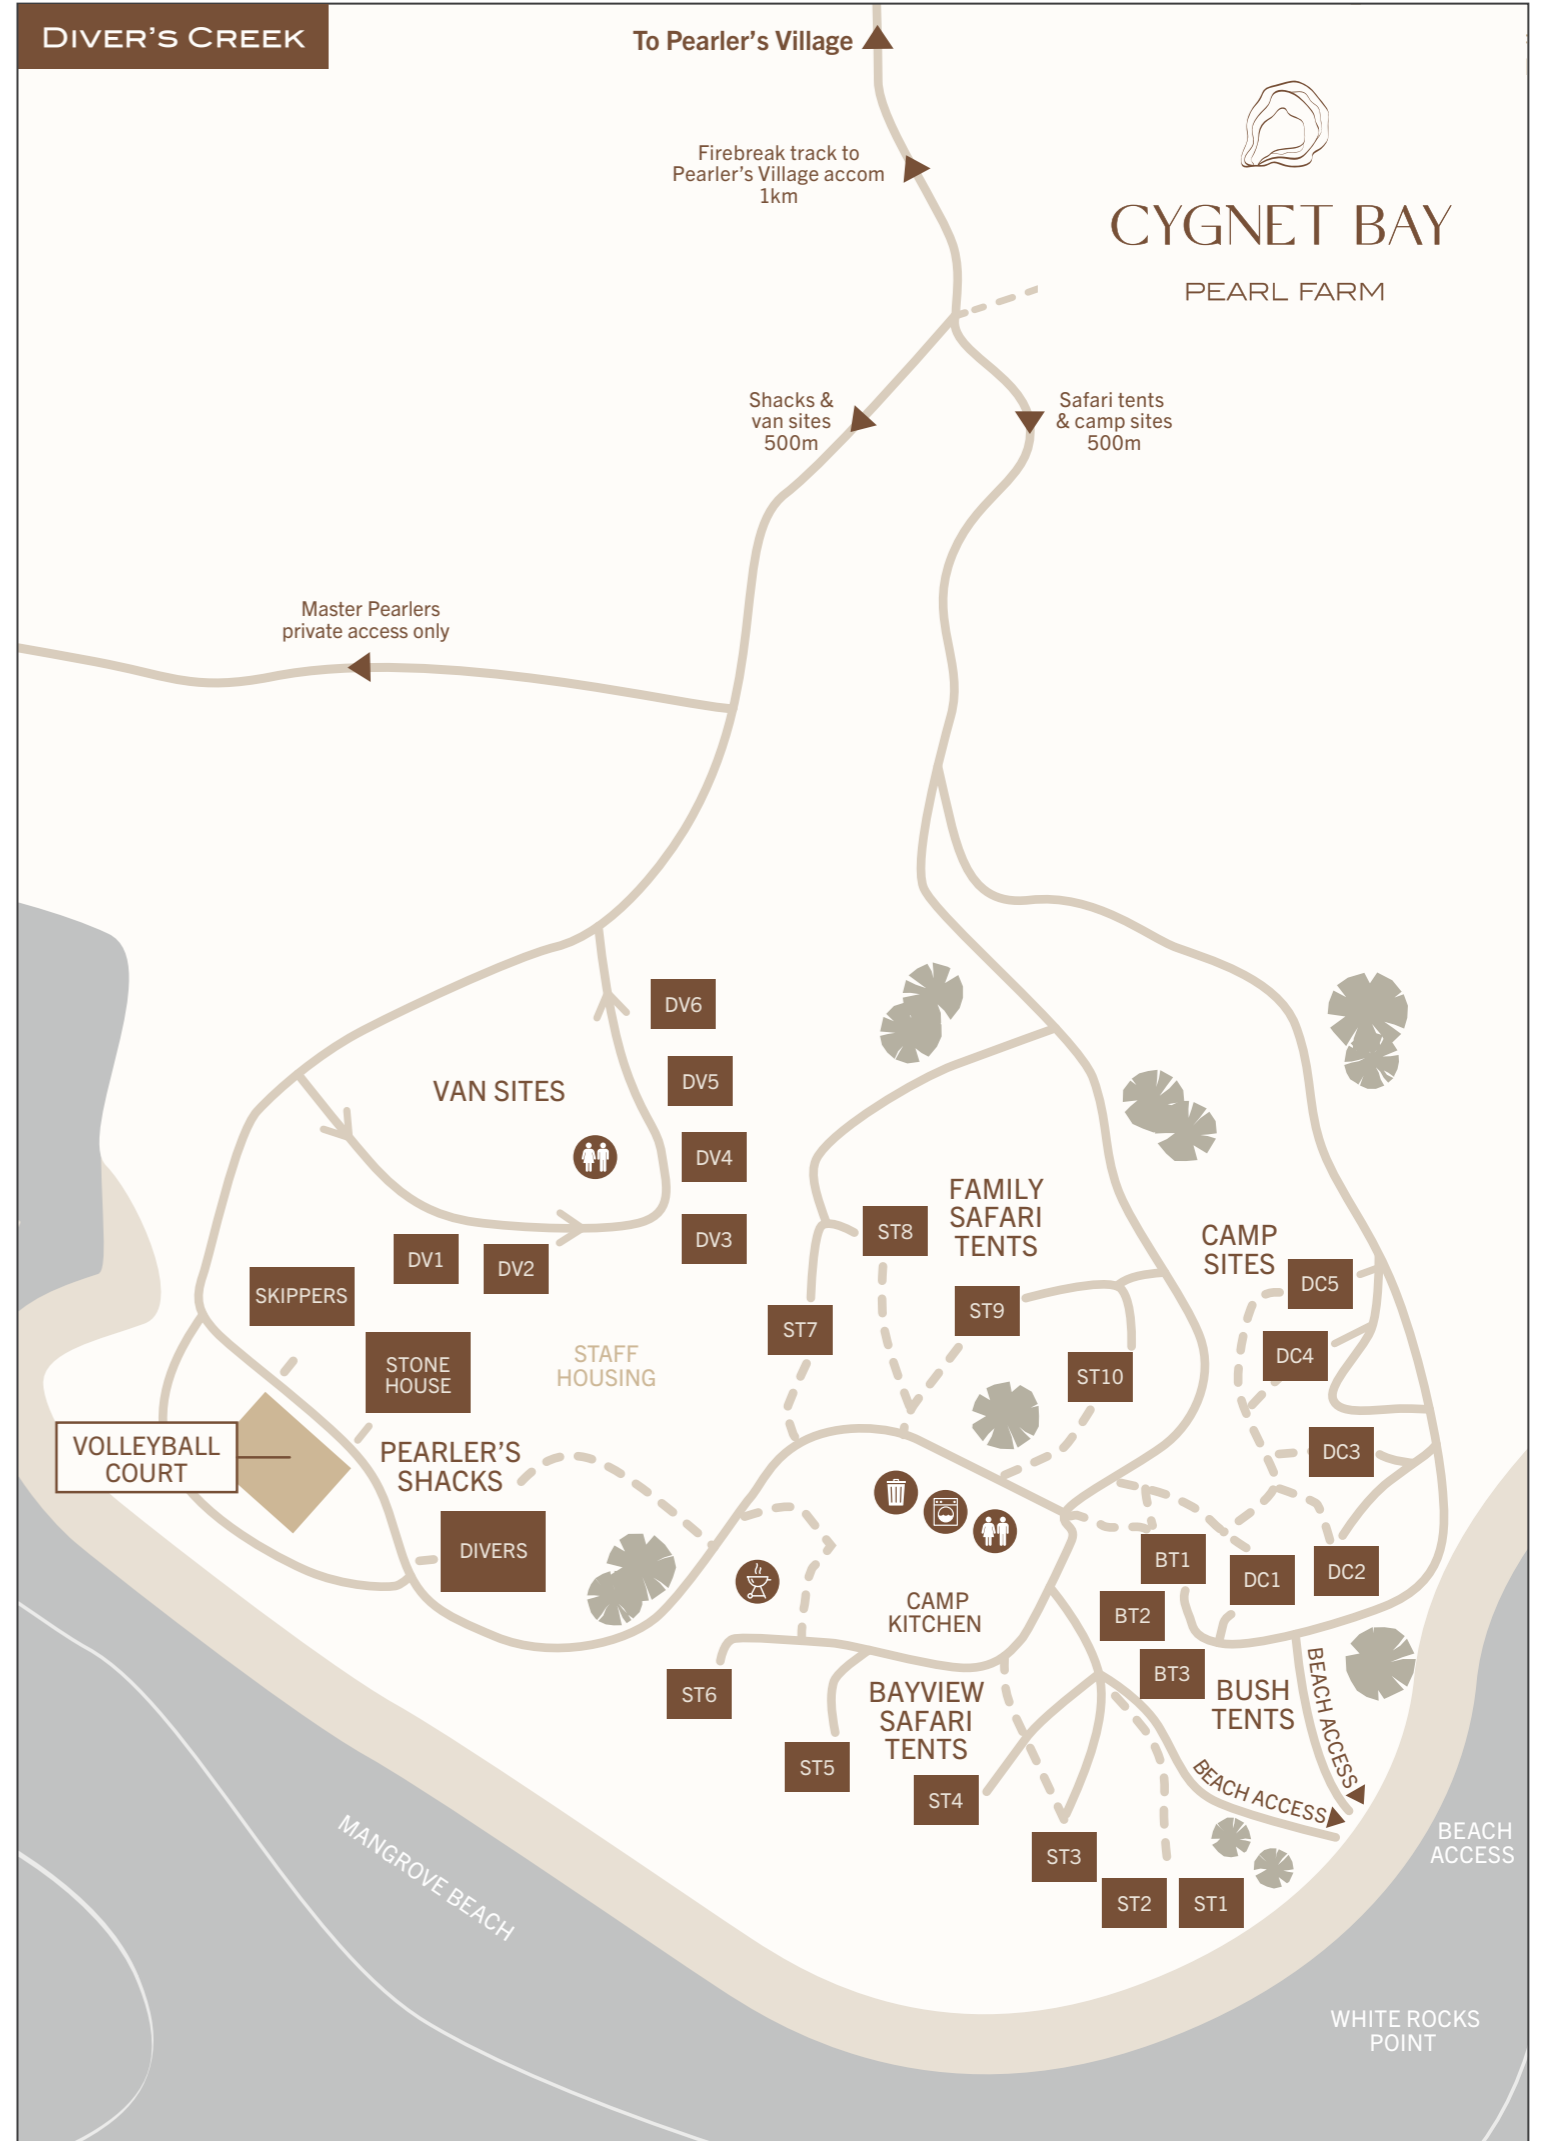

DETAILED MAP OVERLEAF

PEARLER'S VILLAGE

Firebreak track to Diver's Creek accom 1km

WATER TANKS

FARM OFFICE

RESTAURANT

SWIMMING POOL

PEARL FARM WORKING AREA STAFF ONLY

RECEPTION & GALLERY

SCENIC LOOKOUT

Farm vehicles & walking track 600m

DETAILED MAP OVERLEAF

Master Pearl's private access only

Shacks & van sites 500m

Safari tents & camp sites 500m

STAFF HOUSING

WHITE ROCKS POINT

CATAMARAN BAY

PEARLER'S VILLAGE

LEGEND

- Vehicle track
- ➔ One way track
- - - Walking track
- ⋯ Staff only track
- 🗑️ Bins
- 🍖 Barbecue
- 🧺 Laundry
- P Parking
- ♿ Disabled Parking
- ⚠️ Steep road
- 🚻 Toilets
- ♿ Disabled Toilets

DIVER'S CREEK

CYGNET BAY
PEARL FARM