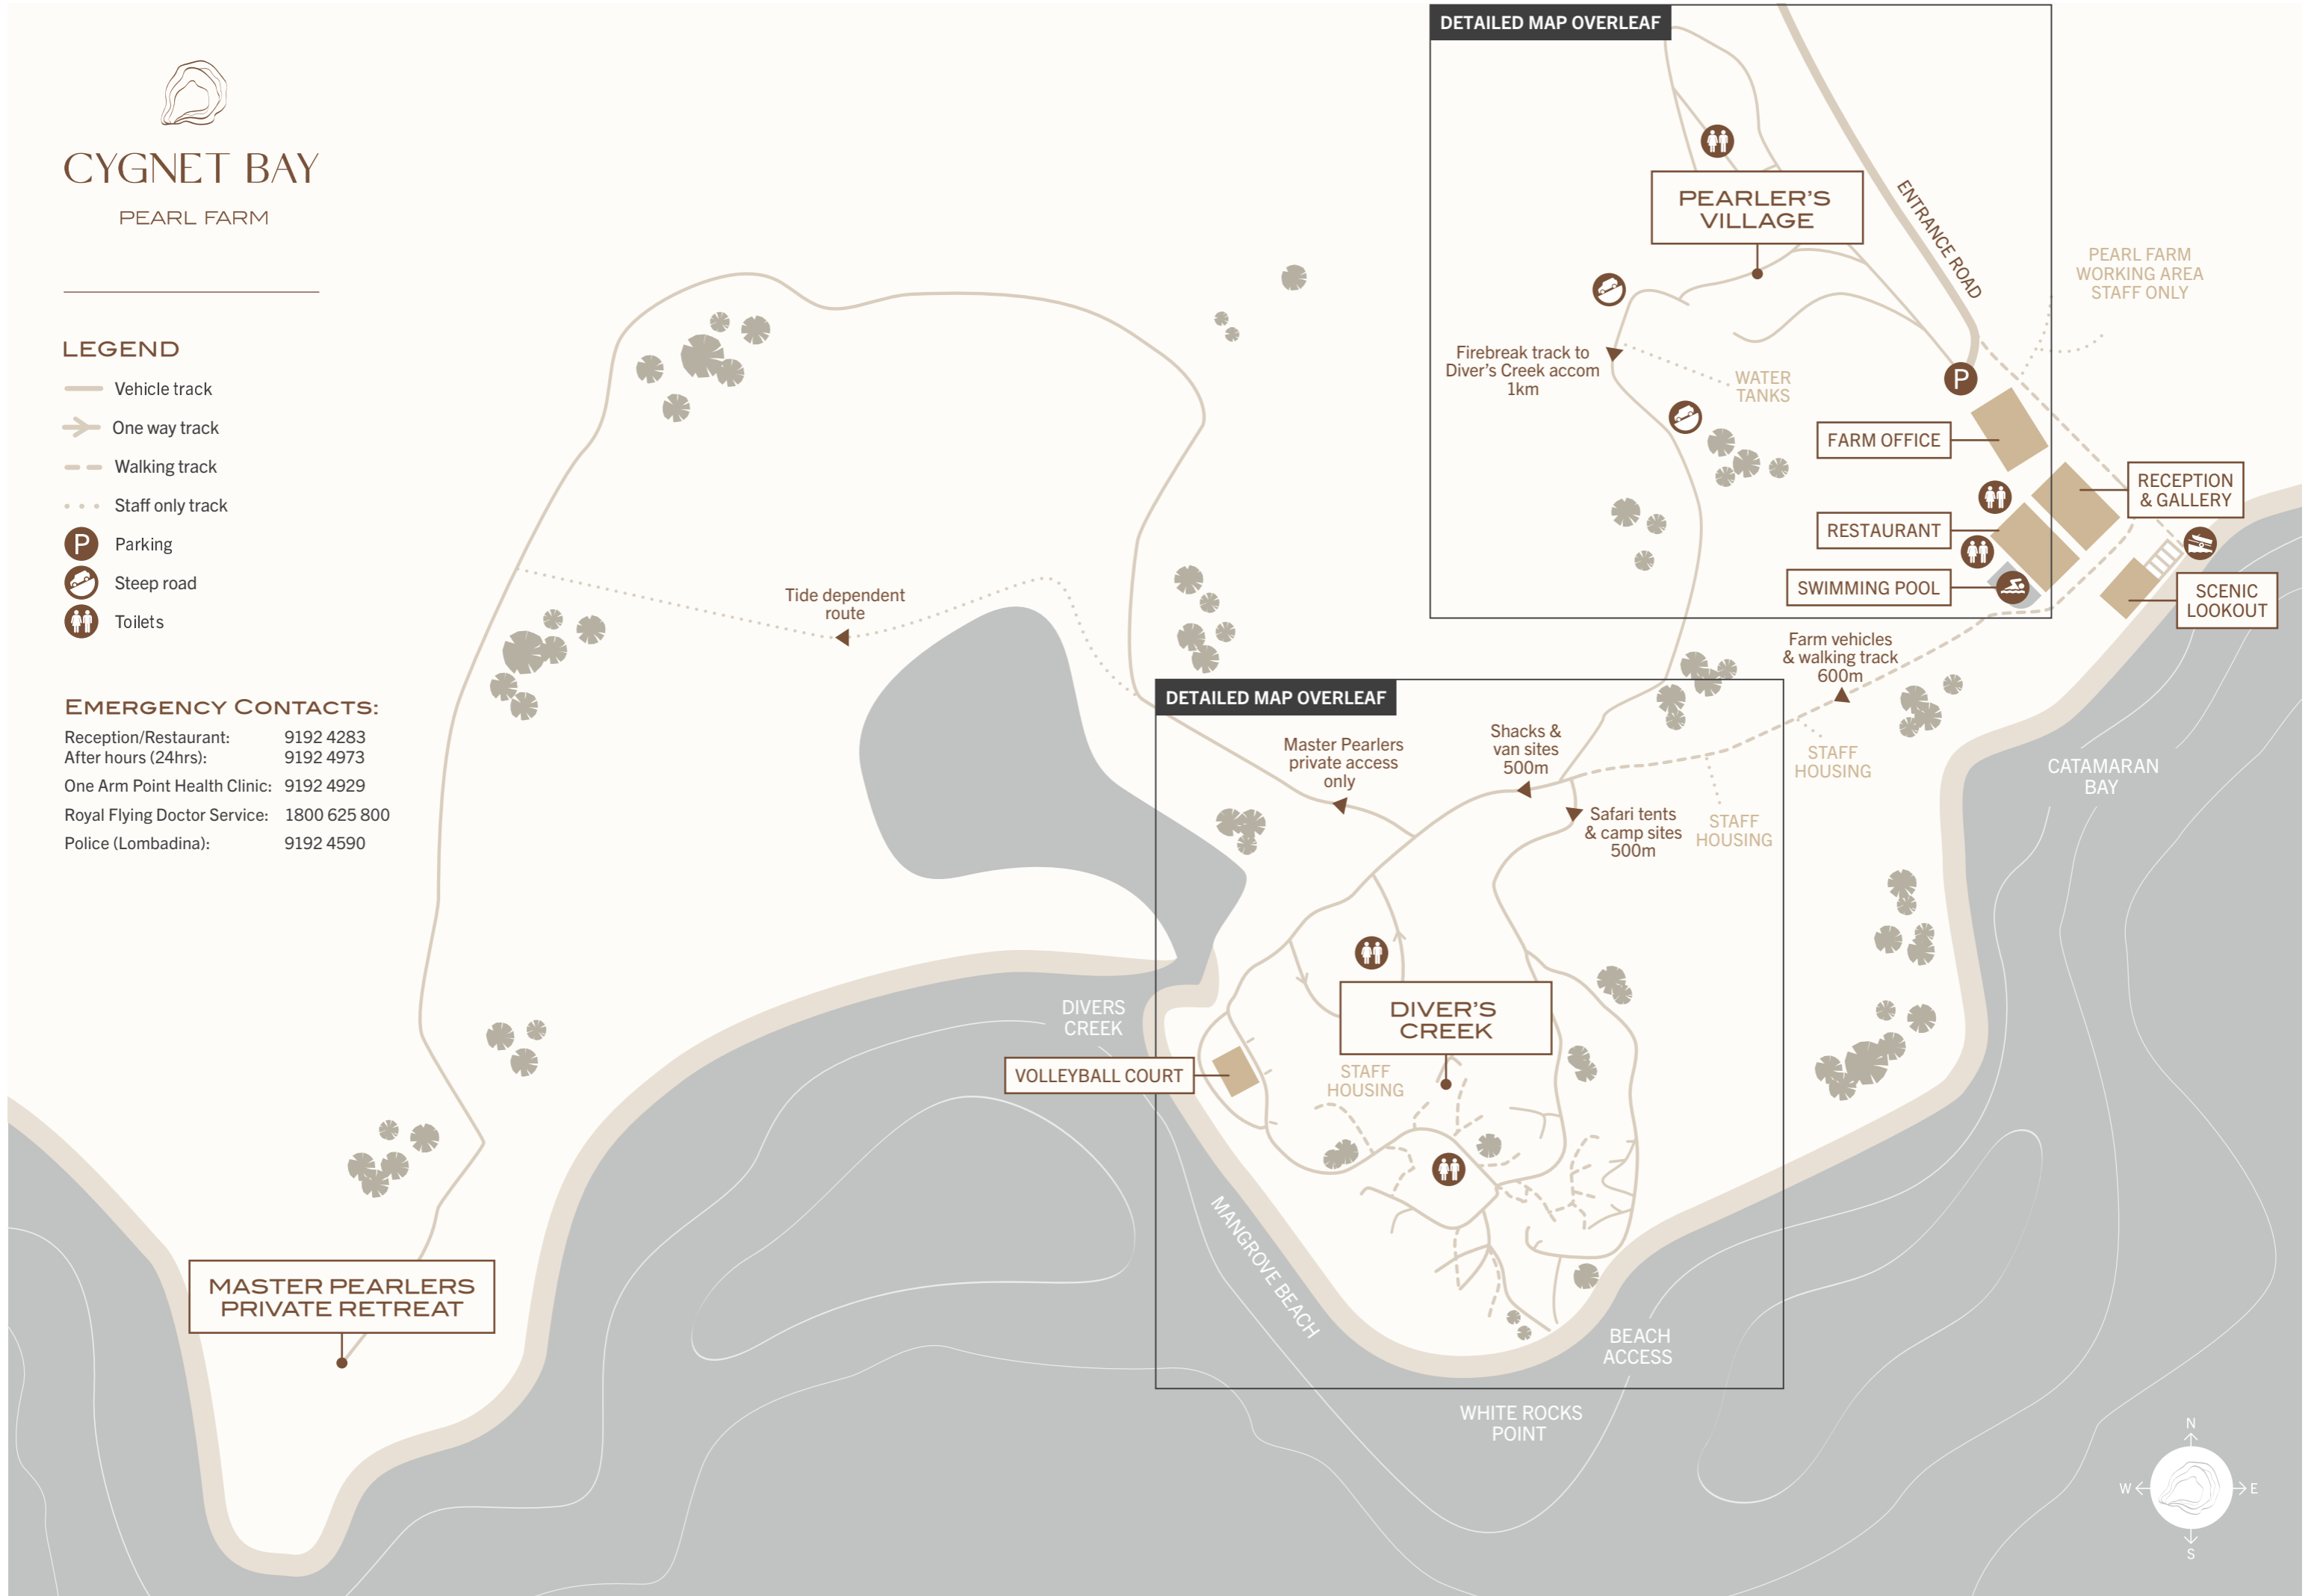

DETAILED MAP OVERLEAF

PEARLER'S VILLAGE

Firebreak track to Diver's Creek accom 1km

WATER TANKS

FARM OFFICE

RESTAURANT

SWIMMING POOL

PEARL FARM WORKING AREA STAFF ONLY

RECEPTION & GALLERY

SCENIC LOOKOUT

Farm vehicles & walking track 600m

DETAILED MAP OVERLEAF

Master Pearl's private access only

Shacks & van sites 500m

Safari tents & camp sites 500m

STAFF HOUSING

WHITE ROCKS POINT

CATAMARAN BAY

PEARLER'S VILLAGE

LEGEND

- Vehicle track
- ➔ One way track
- - - Walking track
- ⋯ Staff only track
- 🗑️ Bins
- 🍖 Barbecue
- 🧺 Laundry
- P Parking
- ♿ Disabled Parking
- ⚠️ Steep road
- 🚻 Toilets
- ♿ Disabled Toilets

DIVER'S CREEK

CYGNET BAY
PEARL FARM