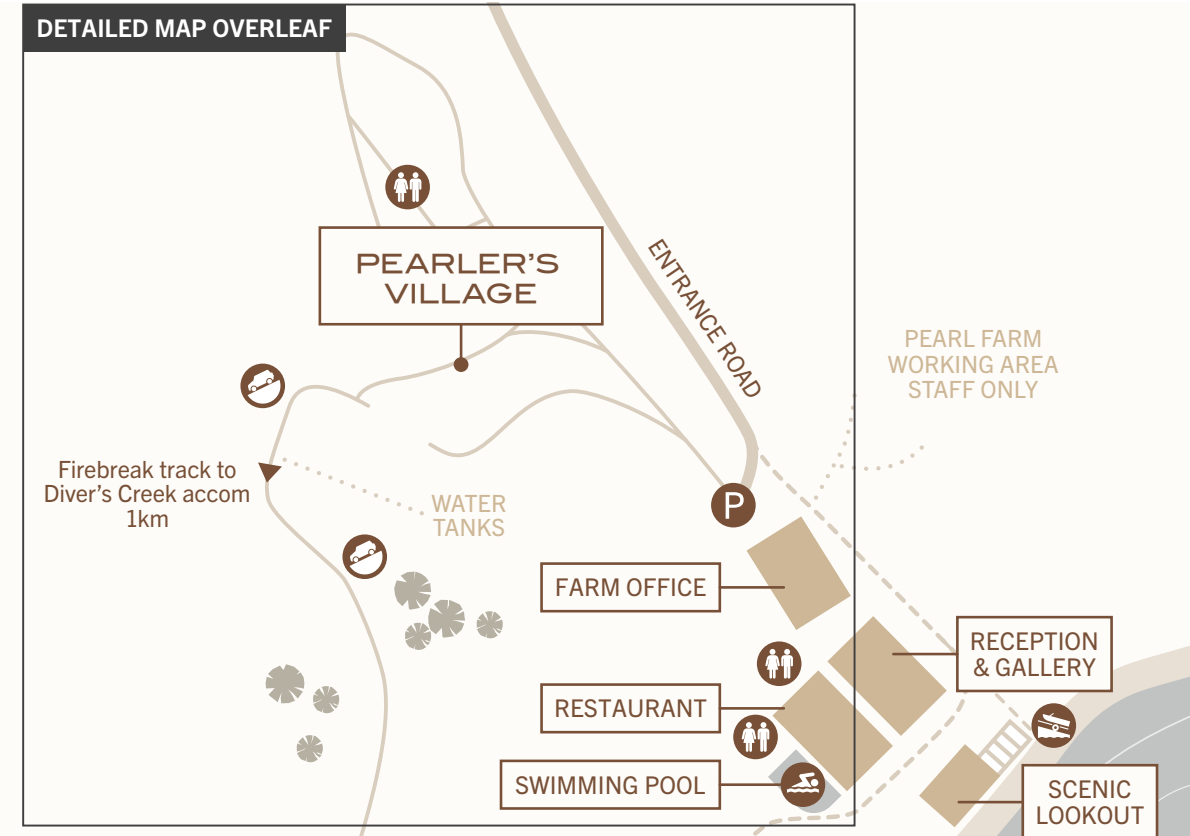

## LEGEND

- Vehicle track
- One way track
- Walking track
- Staff only track
- Parking
- Steep road
- Toilets

## EMERGENCY CONTACTS:

Reception/Restaurant: 9192 4283  
 After hours (24hrs): 9192 4973  
 One Arm Point Health Clinic: 9192 4929  
 Royal Flying Doctor Service: 1800 625 800  
 Police (Lombadina): 9192 4590

DETAILED MAP OVERLEAF

DETAILED MAP OVERLEAF

PEARLER'S VILLAGE

LEGEND

- Vehicle track
- ➔ One way track
- - - Walking track
- ⋯ Staff only track
- 🗑 Bins
- 🍖 Barbecue
- 🧺 Laundry
- P Parking
- ♿ Disabled Parking
- ⚠ Steep road
- 🚻 Toilets
- ♿ Disabled Toilets

DIVER'S CREEK