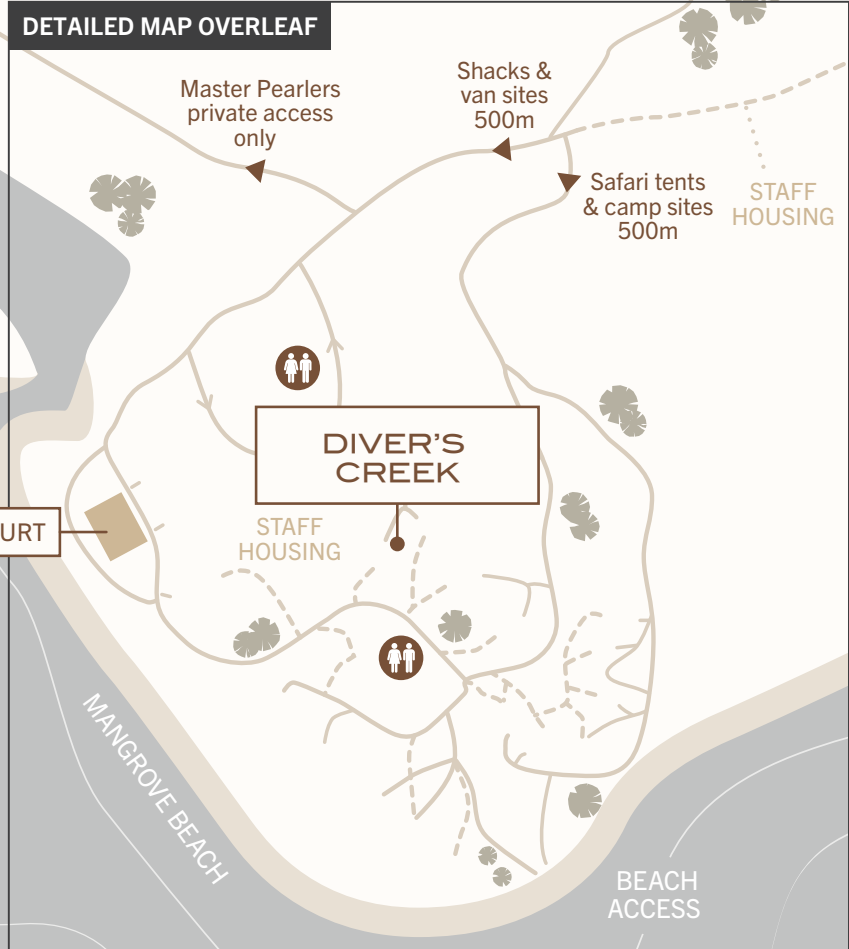

## LEGEND

- Vehicle track
- One way track
- Walking track
- Staff only track
- Parking
- Steep road
- Toilets

## EMERGENCY CONTACTS:

Reception/Restaurant: 9192 4283  
 After hours (24hrs): 9192 4973  
 One Arm Point Health Clinic: 9192 4929  
 Royal Flying Doctor Service: 1800 625 800  
 Police (Lombadina): 9192 4590

DETAILED MAP OVERLEAF

DETAILED MAP OVERLEAF

PEARLER'S VILLAGE

LEGEND

- Vehicle track
- ➔ One way track
- - - Walking track
- ⋯ Staff only track
- 🗑 Bins
- 🍖 Barbecue
- 🧺 Laundry
- P Parking
- ♿ Disabled Parking
- ⚠ Steep road
- 🚻 Toilets
- ♿ Disabled Toilets

DIVER'S CREEK