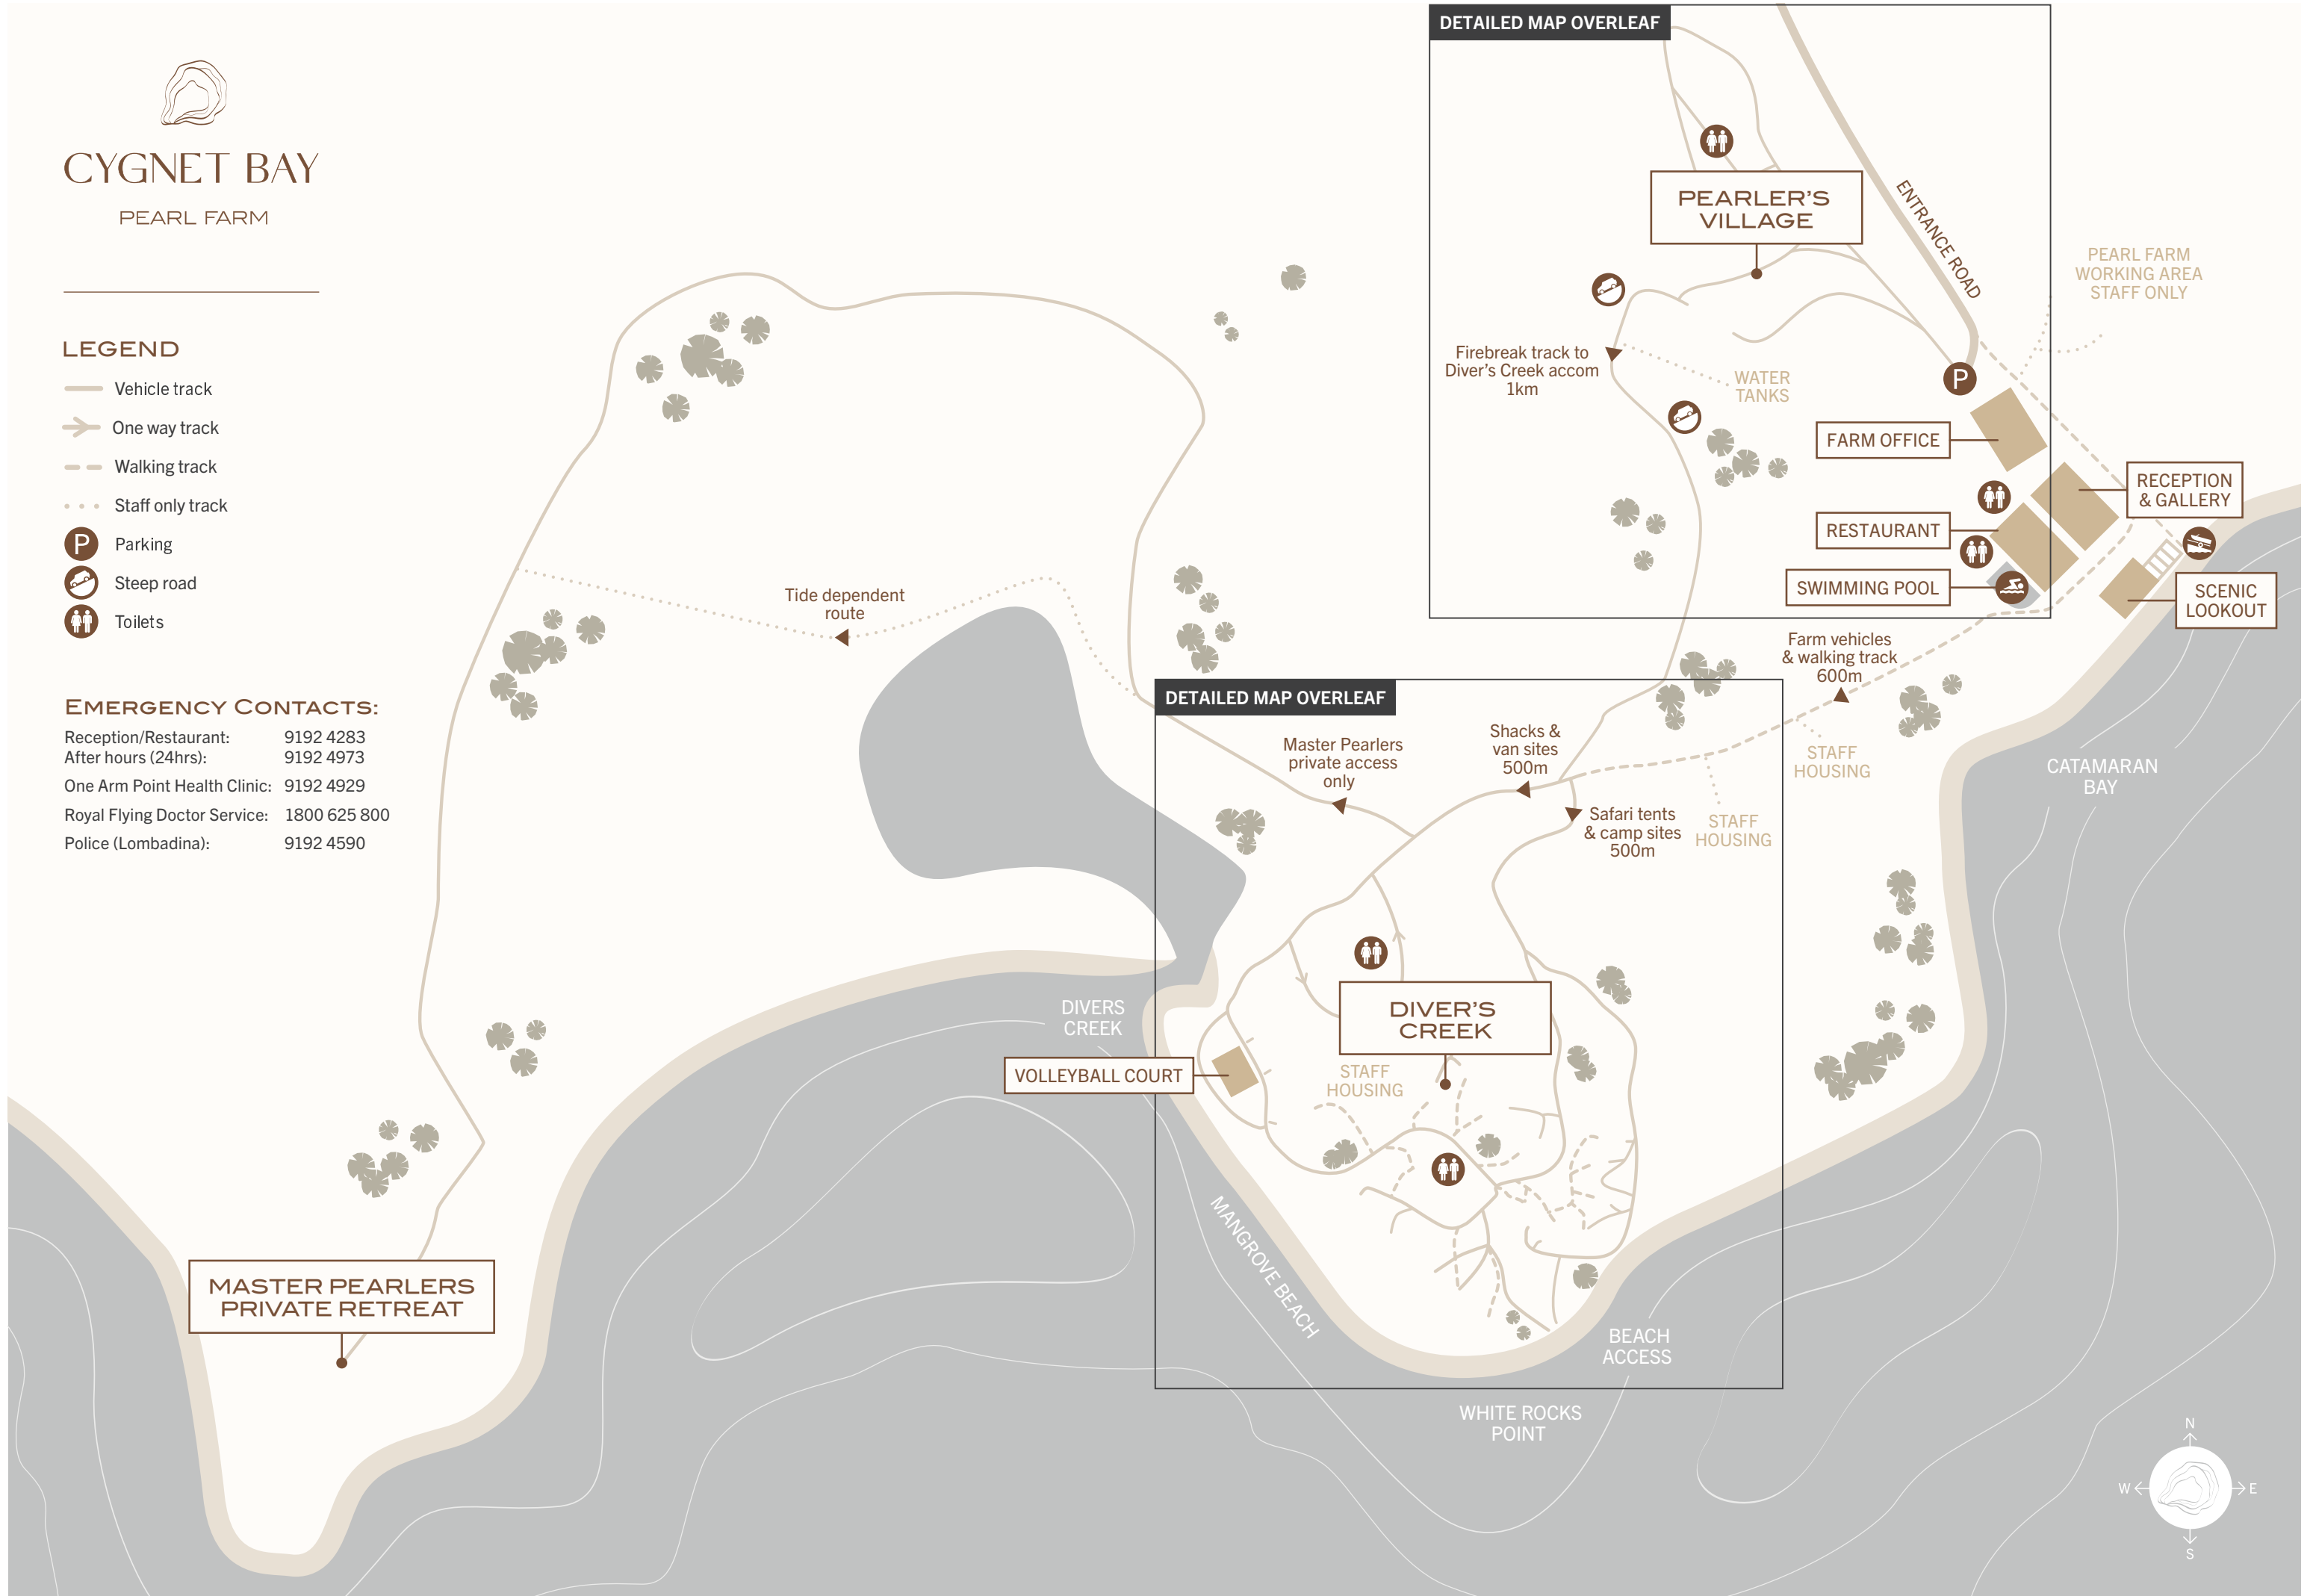

# CYGNET BAY

PEARL FARM

## LEGEND

- Vehicle track
- One way track
- Walking track
- Staff only track
- Parking
- Steep road
- Toilets

DETAILED MAP OVERLEAF

DETAILED MAP OVERLEAF

PEARLER'S VILLAGE

LEGEND

- Vehicle track
- ➔ One way track
- - - Walking track
- ⋯ Staff only track
- 🗑 Bins
- 🍖 Barbecue
- 🧺 Laundry
- P Parking
- ♿ Disabled Parking
- ⚠ Steep road
- 🚻 Toilets
- ♿ Disabled Toilets

DIVER'S CREEK